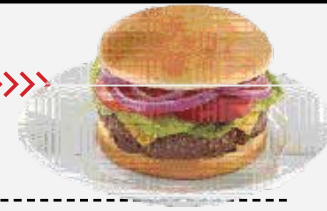

Make it a... **ONLY PARTY PACK \$3 more!** Includes extra celery and blue cheese

TENDERS

3 PC. TENDERS	\$4.5 380-500 CAL
5PC. TENDERS	\$8 635-755 CAL

Can't decide?
ADD AN EXTRA SAUCE OR BLUE CHEESE TO YOUR WINGS!
ONLY 69¢

SAUCES

Choose: **AWARD WINNING SAUCES & RUBS**

BUTTER GARLIC PARMESAN GARLIC MILD	---
HONEY BBQ TERIYAKI GLAZE	
ORIENTAL SESAME TANDOORI	
SMOKED MESQUITE	---
MEDIUM APPLEWOOD SMOKED LEAPIN LIZARD	
JAMAICAN JERK HOT CAJUN KICK	----
SPICY BBQ HOT	
MANGO HABANERO SRIRACHA HONEY	
SUICIDAL	

SANDWICHES

Choose: **AMERICAN** or **CHEDDAR** or **MOZZARELLA**

CHEESESTEAK <i>Thin sliced rib steak with your choice of cheese</i>	ORIGINAL Δ \$ 9 500-620 CAL	CHIPOTLE Δ \$10 820 CAL	LOADED Δ \$11 980 CAL
GYRO (BEEF OR CHICKEN)	\$ 9 530-630 CAL		
CHICKEN SANDWICH <i>Served on your choice of ciabatta, pita, or wrap. Add avocado, bacon or cheese 1.00 each. (50-200 CAL)</i>	CLASSIC \$ 9 390-812 CAL	BUFFALO \$ 10 640-950 CAL	CHIPOTLE \$ 10 650-950 CAL